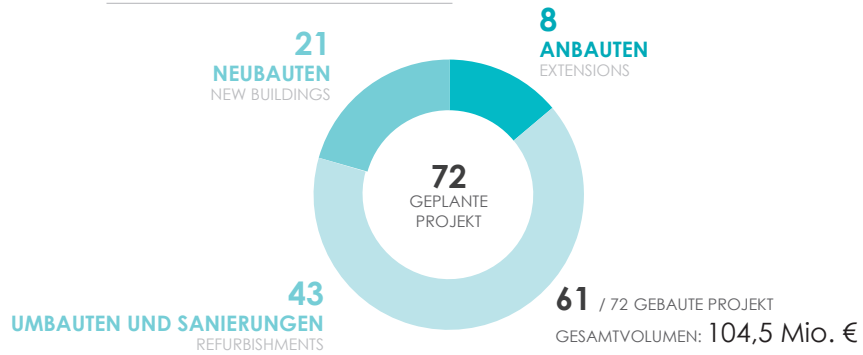

The best option for DACH- Region Companies that want to establish themselves in Spain. We create lasting values in close collaboration with the customer.

ZAHLEN UND FAKTEN FACTS AND FIGURES

GEPLANTE - UND GEBaute PROJEKT