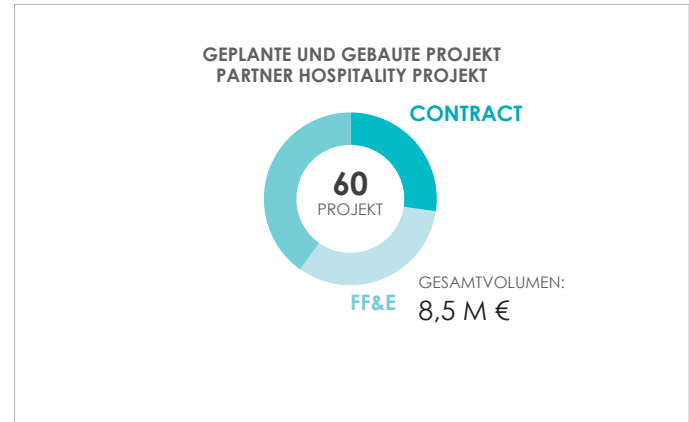

PROJEKT MANAGEMENT